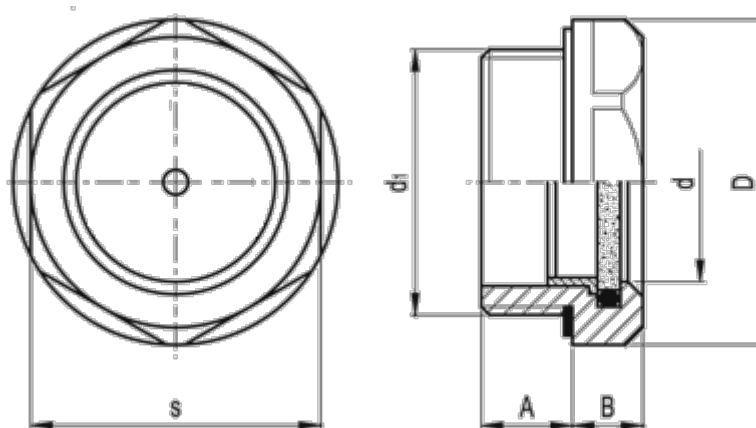

Data Sheet

Article number: 20671514

Description: E+G Oil level indicator
GN 743.2-11-M16x1.5-B

Measures

A = 8.0

B = 7.5

D = 22

d = 11

d1 = M16x1.5

s = 20